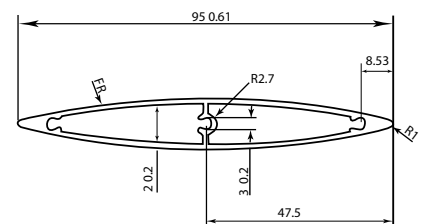

## OPTIONS AND SPECIFICATIONS

Cowdroy sliding and Bi Folding systems

95mm Blade Profile

Standard colour is satin white.

Powder coating to your choice of over 140 Dulux colours.

Anodising finishes also available.